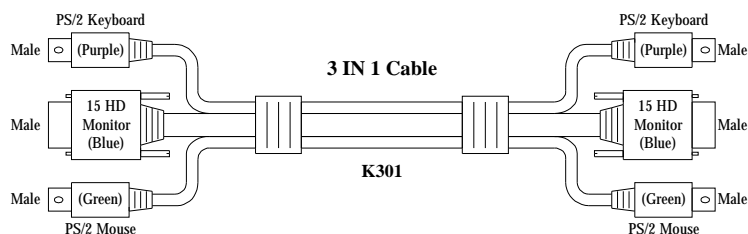

RAYON TECHNOLOGY CO., LTD

2F, No. 177, Chung_Shan 2 Rd., Lu_Chou city, Taipei Hsien, Taiwan R.O.C.

TEL: 886-2-82858362 FAX: 886-2-82857065

E-Mail: rayon@ms1.hinet.net

WEB: <http://www.rayontech.com/>